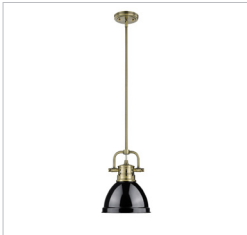

3604-M1L AB-BK

GoldenLighting.com | TOLL FREE: 800.277.0979 | FAX: 850.877.1346 | EMAIL: cs@goldenlighting.com

Dimensions and specifications are approximate and based on the most current information possible at the time of publication. Golden Lighting reserves the right to make design changes and modifications without prior notice. Golden Lighting products are UL/CUL approved. Unless otherwise noted as pending, Wattages stated are the maximum recommended; however, lower wattages may be used. Bulbs are not included unless otherwise noted. Larger fixtures may require reinforced outlet boxes and additional support. Receipt or possession of this catalog does not constitute an agreement to sell.